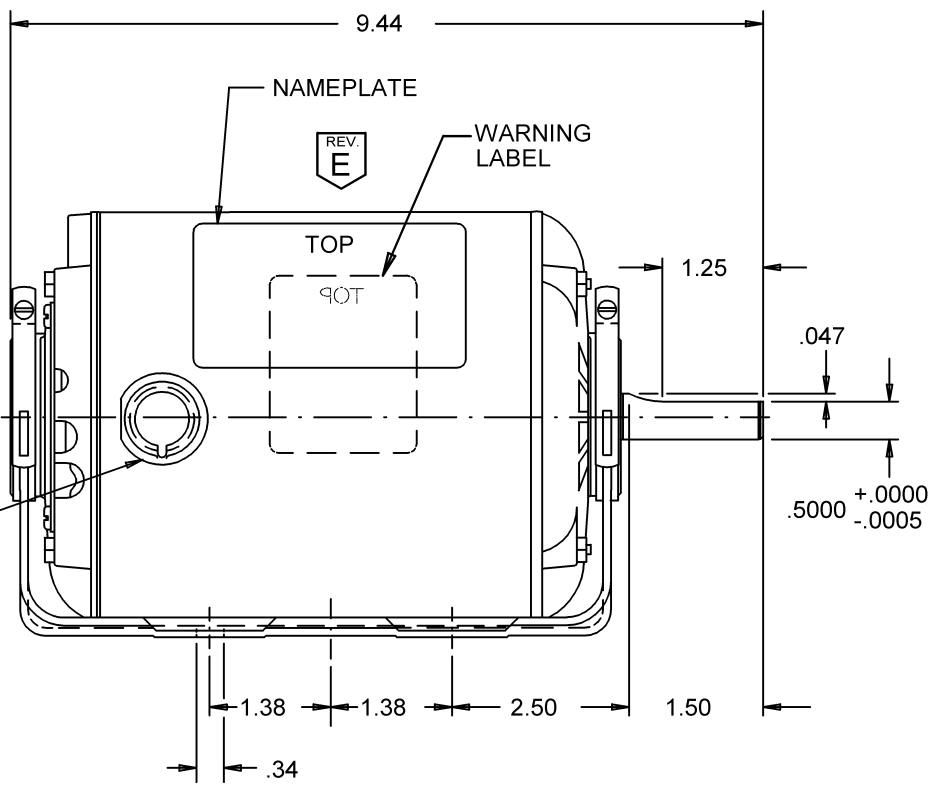

GREEN GROUND SCREW

CONDUIT PLUG

NIDEC MOTOR CORPORATION 07-Dec-11

MODEL	REF	CUSTOMER	HP	VOLTS	AMPS	HZ	RPM	ROTATION	CUSTOMER PN
S55PZG-7835	-	USEM	1/3	230	3.0	60	1725	CCW LEAD END REV	D13B2K4A9

SHEET NUMBER	REV	REVISION RECORD FOR: C4818-00
1 OF 1	E	CHANGED POSITION OF WARNING LABEL.
REVISION DATE		
07-DEC-11		

TITLE		CODE	ITEM NO.	SIZE
ASSEMBLED VIEW		V01	752256	A