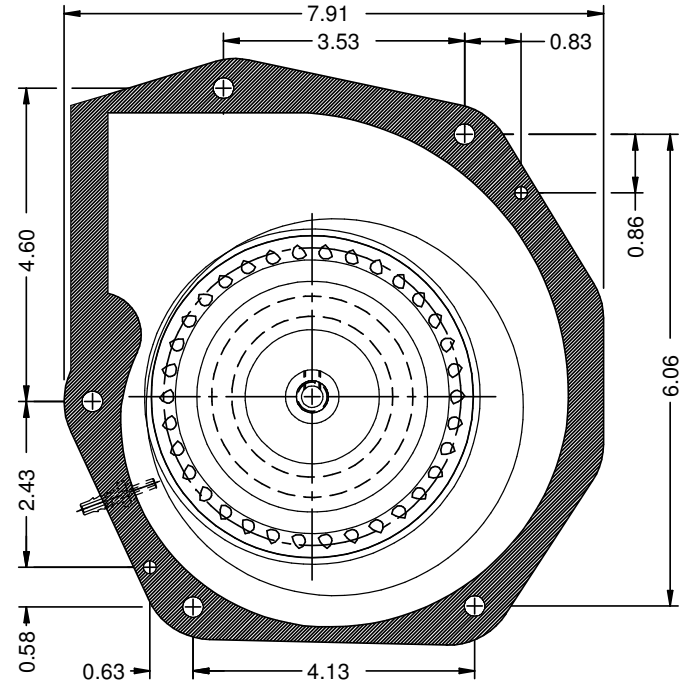

MODEL	HP	VOLTS	AMPS	ROTATION	DESCRIPTION/REMARKS
B188044180000B	1/30	115V	1.5A	CCWSE	PALLET QTY 200
BLOWER SPECIFICATIONS					
CAT #	N182	ROTATION	CCWSE		
HP	1/30	BEARING TYPE	BALL BEARING		
VOLTS	115V	MOTOR TYPE	SHADE POLE		
HERTZ	60HZ	PROTECTOR	AUTO		
SPEEDS	1	PHASE	SINGLE		
AMPS	1.5A	INSULATION CLASS	B		
RPM	3000	CFM	86.87@FREE AIR		

NIDEC MOTOR CORPORATION 08-OCT-15

REVISION RECORD FOR:	ECO: E24565
CREATED DRAWING	
ISSUED BY:	F. GARCIA
ENGINEER APPROVED:	T. BOURQUIN

TOLERANCES ON DIMENSIONS (UNLESS OTHERWISE SPECIFIED)	
INCHES .XX = ± .010 .XXX = ± .005	mm
ANGLES X° = ± 1°	