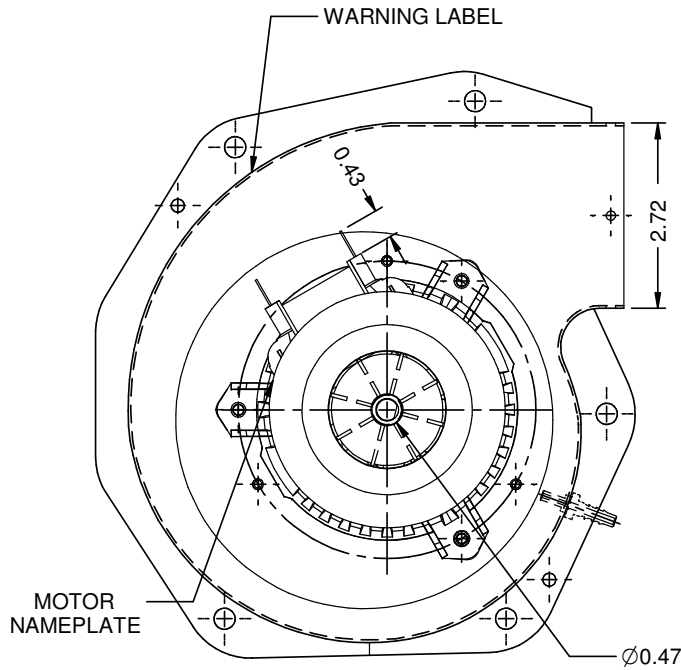

MODEL	HP	VOLTS	AMPS	ROTATION	DESCRIPTION/REMARKS
B188044180000B	1/30	115V	1.5A	CCWSE	PALLET QTY 200
BLOWER SPECIFICATIONS					
CAT #	N182	ROTATION	CCWSE		
HP	1/30	BEARING TYPE	BALL BEARING		
VOLTS	115V	MOTOR TYPE	SHADE POLE		
HERTZ	60HZ	PROTECTOR	AUTO		
SPEEDS	1	PHASE	SINGLE		
AMPS	1.5A	INSULATION CLASS	B		
RPM	3000	CFM	86.87@FREE AIR		

NIDEC MOTOR CORPORATION 08-OCT-15

REVISION RECORD FOR:	ECO: E24565
CREATED DRAWING	
ISSUED BY:	F. GARCIA
ENGINEER APPROVED:	T. BOURQUIN

TOLERANCES ON DIMENSIONS (UNLESS OTHERWISE SPECIFIED)	
INCHES .XX = ± .010 .XXX = ± .005	mm
ANGLES X° = ± 1°	