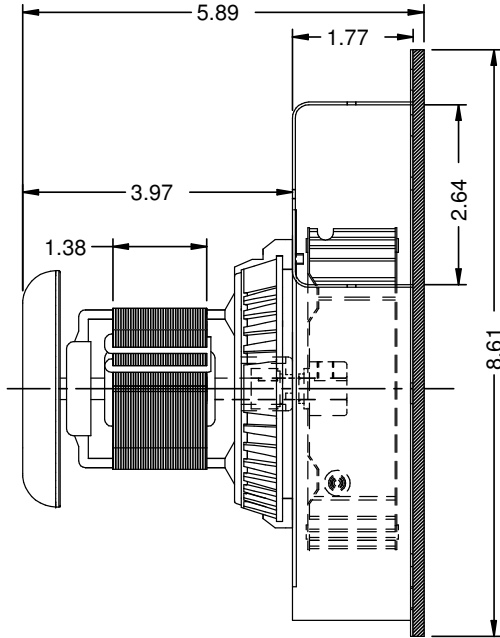

MODEL	HP	VOLTS	AMPS	ROTATION	DESCRIPTION/REMARKS
B188044180000B	1/30	115V	1.5A	CCWSE	PALLET QTY 200
BLOWER SPECIFICATIONS					
CAT #	N182	ROTATION	CCWSE		
HP	1/30	BEARING TYPE	BALL BEARING		
VOLTS	115V	MOTOR TYPE	SHADE POLE		
HERTZ	60HZ	PROTECTOR	AUTO		
SPEEDS	1	PHASE	SINGLE		
AMPS	1.5A	INSULATION CLASS	B		
RPM	3000	CFM	86.87@FREE AIR		

NIDEC MOTOR CORPORATION 08-OCT-15

REVISION RECORD FOR:	ECO: E24565
CREATED DRAWING	
ISSUED BY:	F. GARCIA
ENGINEER APPROVED:	T. BOURQUIN

TOLERANCES ON DIMENSIONS (UNLESS OTHERWISE SPECIFIED)	
INCHES .XX = ± .010 .XXX = ± .005	mm
ANGLES X° = ± 1°	

NIDEC MOTOR CORPORATION			
INFORMATION DISCLOSED ON THIS DOCUMENT IS CONSIDERED PROPRIETARY AND SHALL NOT BE REPRODUCED OR DISCLOSED WITHOUT WRITTEN CONSENT OF NIDEC MOTOR CORPORATION			REVISION DATE: 08-OCT-15
TITLE CUSTOMER DETAIL DRAWING	CODE V02	ITEM NO. 807916	REV --
SHEET NUMBER 1 OF 2		DWG SIZE B	