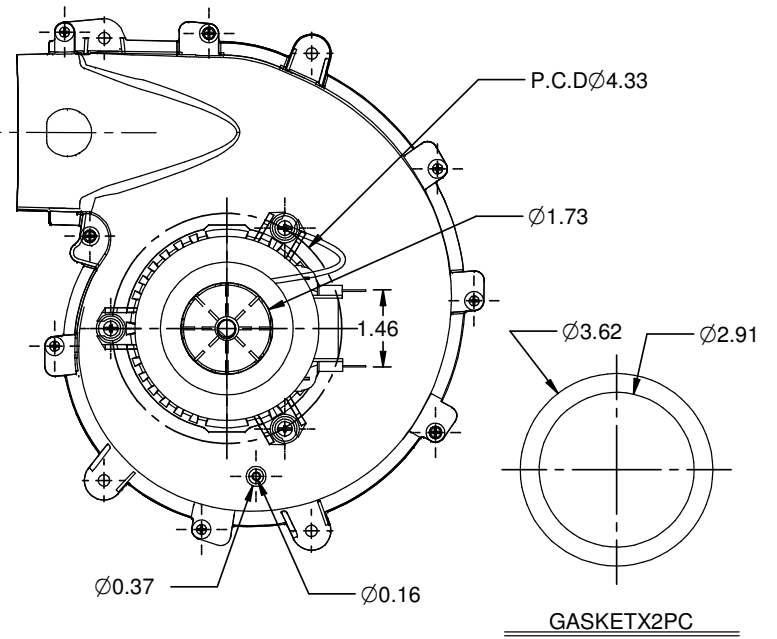

MODEL	HP	VOLTS	AMPS	ROTATION	DESCRIPTION/REMARKS
B1880475700000B	1/35	115V	1.5A	CWSE	PALLET QTY 144
BLOWER SPECIFICATIONS					
CAT #	N172	ROTATION	CWSE		
HP	1/35	BEARING TYPE	BALL BEARING		
VOLTS	115V	MOTOR TYPE	SHADE POLE		
HERTZ	60HZ	PROTECTOR	AUTO		
SPEEDS	1	PHASE	SINGLE		
AMPS	1.5A	INSULATION CLASS	B		
RPM	3000	CFM	79.37@FREE AIR		

NIDEC MOTOR CORPORATION 08-OCT-15

REVISION RECORD FOR:	ECO: E24565
CREATED DRAWING	
ISSUED BY:	F. GARCIA
ENGINEER APPROVED:	T. BOURQUIN

TOLERANCES ON DIMENSIONS (UNLESS OTHERWISE SPECIFIED)	
INCHES	mm
.XX = ± .010	
.XXX = ± .005	
ANGLES X° = ± 1°	