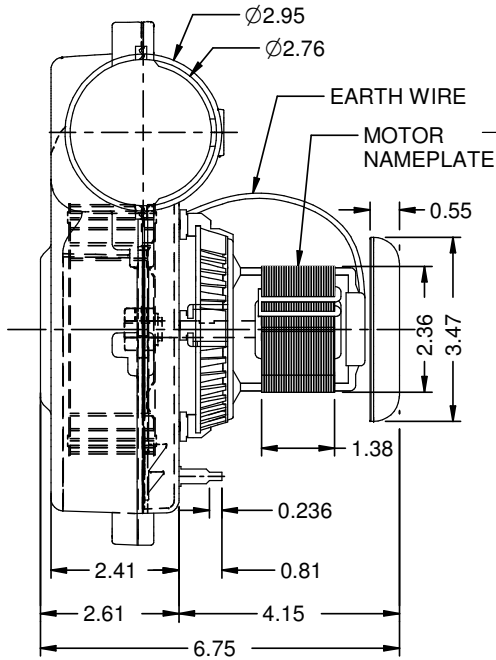

MODEL	HP	VOLTS	AMPS	ROTATION	DESCRIPTION/REMARKS
B1880475700000B	1/35	115V	1.5A	CWSE	PALLET QTY 144
BLOWER SPECIFICATIONS					
CAT #	N172	ROTATION	CWSE		
HP	1/35	BEARING TYPE	BALL BEARING		
VOLTS	115V	MOTOR TYPE	SHADE POLE		
HERTZ	60HZ	PROTECTOR	AUTO		
SPEEDS	1	PHASE	SINGLE		
AMPS	1.5A	INSULATION CLASS	B		
RPM	3000	CFM	79.37@FREE AIR		

NIDEC MOTOR CORPORATION 08-OCT-15

REVISION RECORD FOR:	ECO: E24565
CREATED DRAWING	
ISSUED BY:	F. GARCIA
ENGINEER APPROVED:	T. BOURQUIN

TOLERANCES ON DIMENSIONS (UNLESS OTHERWISE SPECIFIED)	
INCHES	mm
.XX = ± .010	
.XXX = ± .005	
ANGLES X° = ± 1°	