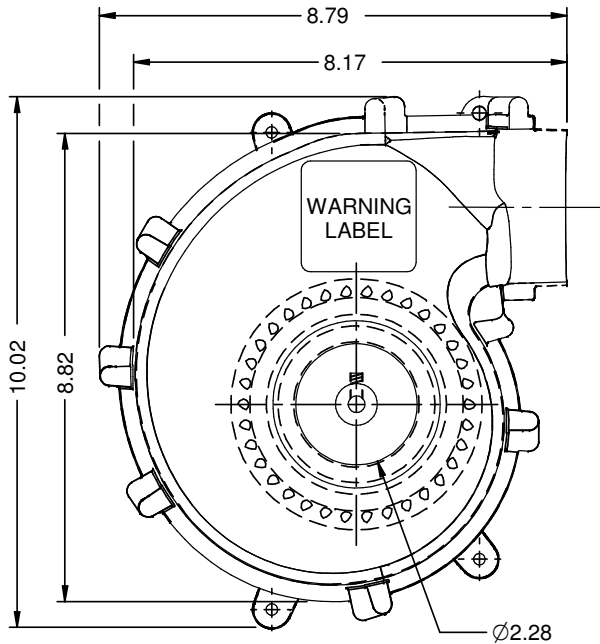

MODEL	HP	VOLTS	AMPS	ROTATION	DESCRIPTION/REMARKS
B1880475700000B	1/35	115V	1.5A	CWSE	PALLET QTY 144
BLOWER SPECIFICATIONS					
CAT #	N172	ROTATION	CWSE		
HP	1/35	BEARING TYPE	BALL BEARING		
VOLTS	115V	MOTOR TYPE	SHADE POLE		
HERTZ	60HZ	PROTECTOR	AUTO		
SPEEDS	1	PHASE	SINGLE		
AMPS	1.5A	INSULATION CLASS	B		
RPM	3000	CFM	79.37@FREE AIR		

NIDEC MOTOR CORPORATION 08-OCT-15

REVISION RECORD FOR:	ECO: E24565
CREATED DRAWING	
ISSUED BY:	F. GARCIA
ENGINEER APPROVED:	T. BOURQUIN

TOLERANCES ON DIMENSIONS (UNLESS OTHERWISE SPECIFIED)	
INCHES	mm
.XX = ± .010	
.XXX = ± .005	
ANGLES X° = ± 1°	

NIDEC MOTOR CORPORATION				REVISION DATE:	
INFORMATION DISCLOSED ON THIS DOCUMENT IS CONSIDERED PROPRIETARY AND SHALL NOT BE REPRODUCED OR DISCLOSED WITHOUT WRITTEN CONSENT OF NIDEC MOTOR CORPORATION				08-OCT-15	
TITLE	CODE	ITEM NO.	REV	SHEET NUMBER	DWG SIZE
CUSTOMER DETAIL DRAWING	V02	807917	--	1 OF 2	B