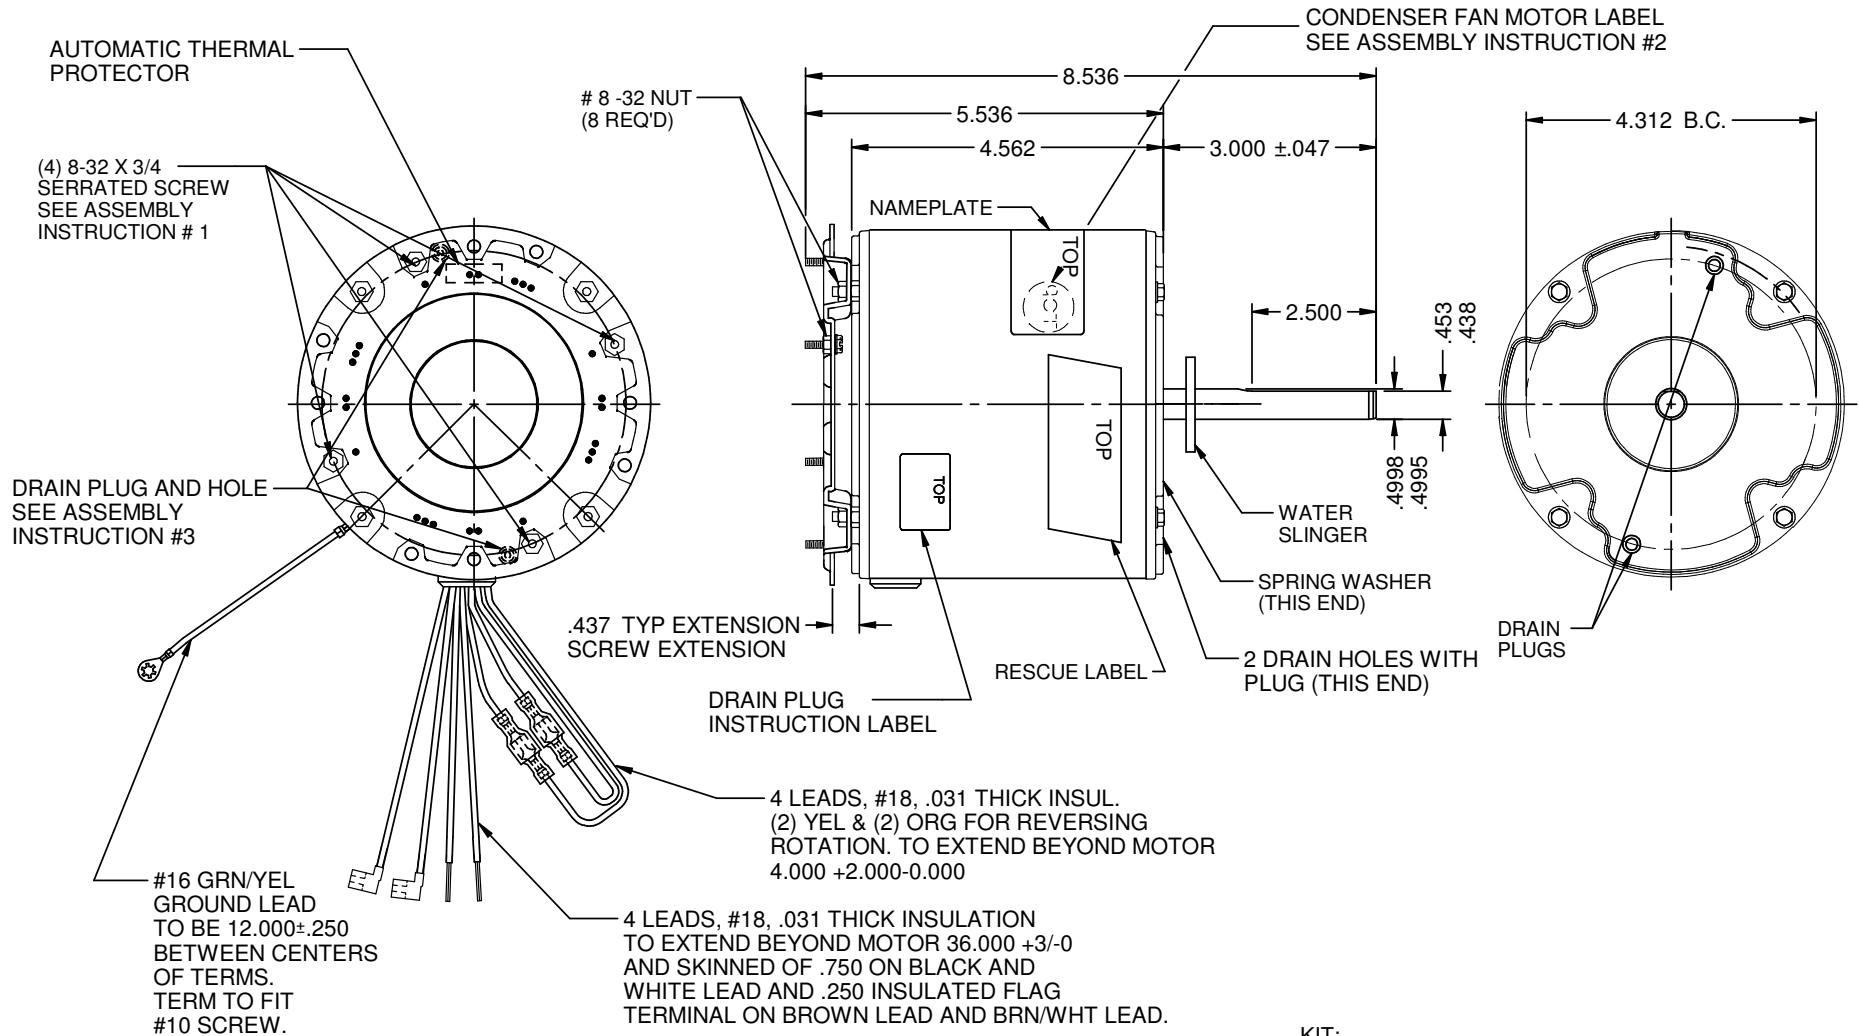

MODEL	REF	CUSTOMER	HP	VOLTS	AMPS	HZ	RPM	ROTATION	CUSTOMER PN	DESCRIPTION/REMARKS
K48HXCNB-1220	D37147	WHOLESALE - HAC	1/4-1/8	208-230	1.5	60	1625	CCW LE REV	5442H	K48 BALL BEARING, ENCLOSED

KIT:
4 NUTS

NIDEC MOTOR CORPORATION 22-Nov-18

REFER TO S.E.I.M. 24-1

REVISION RECORD FOR: E32790		DIMENSIONS ARE FOR REFERENCE ONLY		NIDEC MOTOR CORPORATION INFORMATION DISCLOSED ON THIS DOCUMENT IS CONSIDERED PROPRIETARY AND SHALL NOT BE REPRODUCED OR DISCLOSED WITHOUT WRITTEN CONSENT OF NIDEC MOTOR CORPORATION				REVISION DATE: 27-NOV-18	
CREATED NEW DRAWING.		UNLESS TOLERANCE IS SPECIFIED						TITLE	CODE
ISSUED BY: O. CASTANEDA	ENGINEER APPROVED: C. LUGO			CUSTOMER DETAIL DRAWING	V02	823901	--	1 OF 3	B