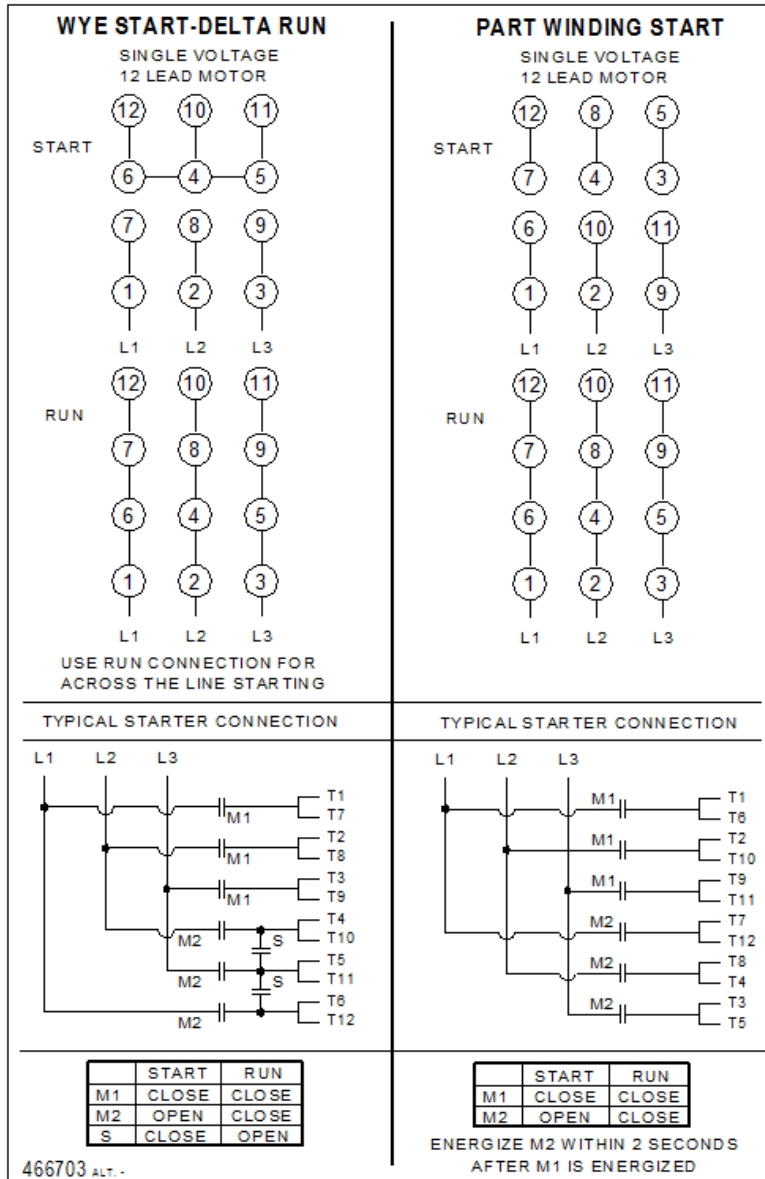

MOTOR WIRING DIAGRAM

466703

12 Lead, Single Voltage, Wye Start – Delta Run or Part Winding Start

Revised: 1/8/2014